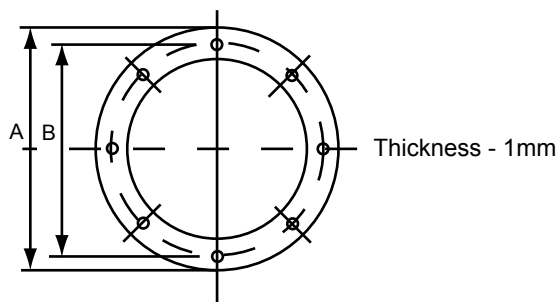

Accessories for Bell Housings

Gaskets

Bell Housing Gaskets - GL Series

These are manufactured from oil resistant gasket material.

Type	Dimensions mm	
	A	B
GL140	140	115
GL160	160	130
GL200	200	165
GL250	250	215
GL300	300	265
GL350	350	300
GL400	400	350

Pump Mounting Gaskets - GP Series

These are manufactured from oil resistant gasket material.

Type	Dimensions mm	
	A	B
GP05	82	50
GP1P	90	69
GP2	118	86
GPZF	121	91
GP3	170	120
GP3.5	180	158
GP4	230	175